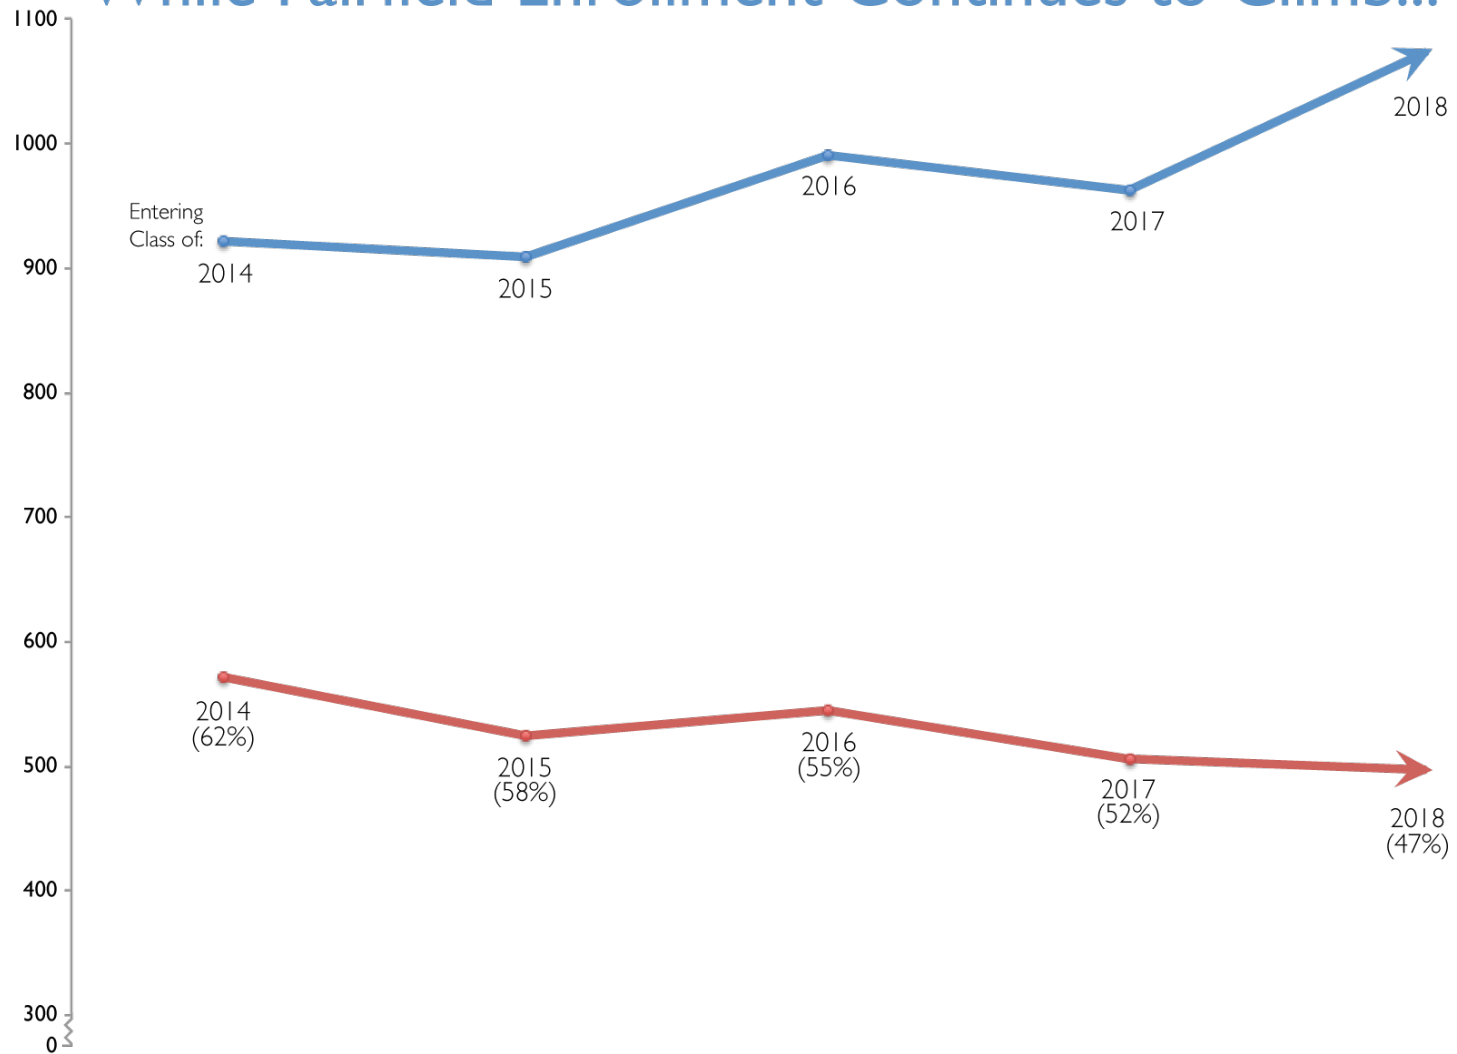

## While Fairfield Enrollment Continues to Climb...

...The College of Arts and Sciences Enrollment Continues to Flatline or Drop.

	2014	2015	2016	2017	2018
<b>Total Enrollment</b>	<b>922</b>	<b>909</b>	<b>990</b>	<b>963</b>	<b>1076</b>
<b>Arts &amp; Sciences</b>	<b>572</b>	<b>524</b>	<b>545</b>	<b>506</b>	<b>497</b>