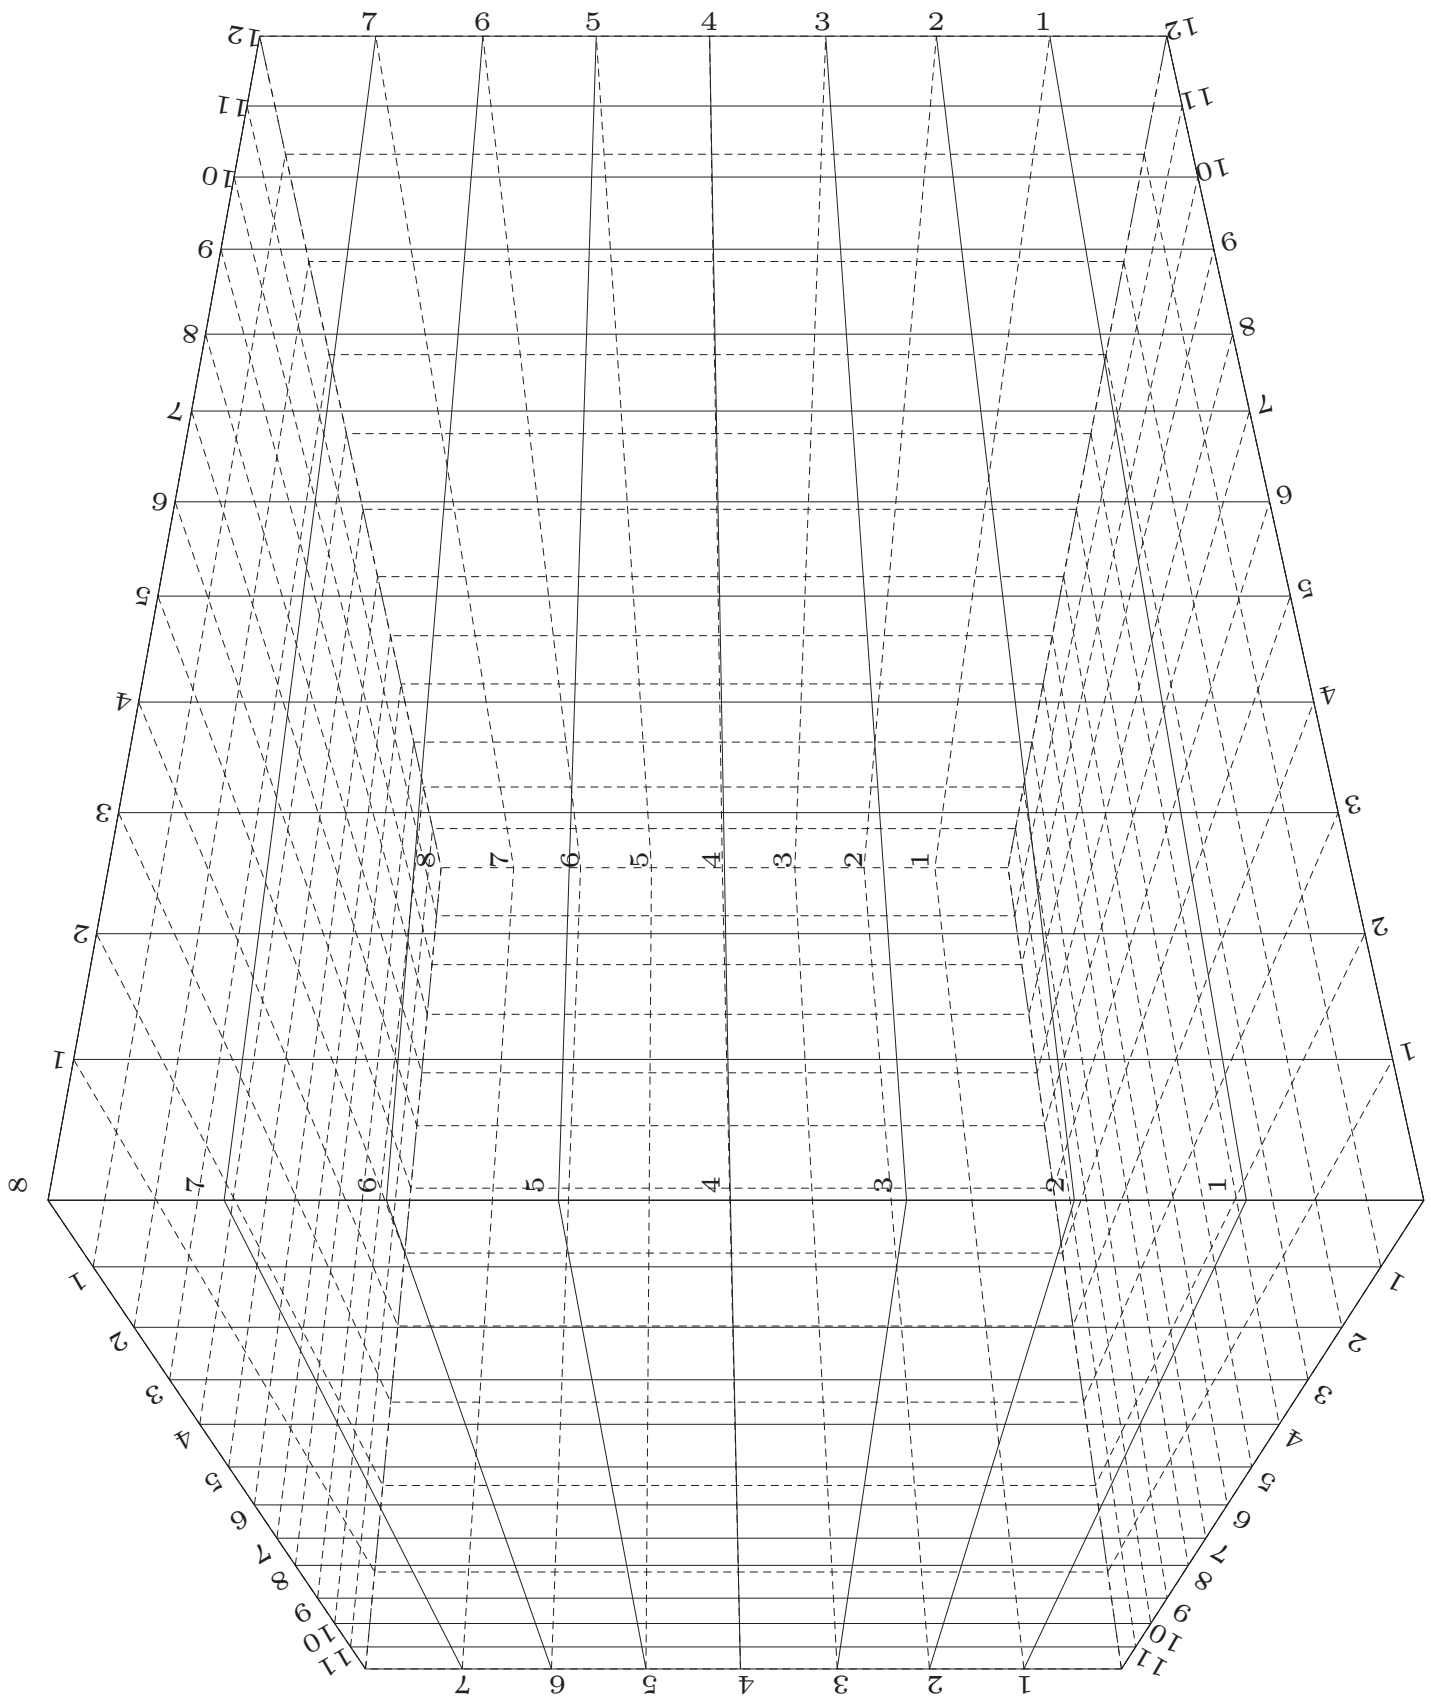

Square section 10×10 to 1 in, 5th lines accented, 10th lines heavy.

Rectangular section 5×8

Semilogarithmic, 2 log cycles, 5th lines accented, 10th lines heavy

Full logarithmic, 1 log cycle

Reciprocal scale

0.01
0.05
0.1
0.2
0.5
1
2
5
10
20
30
40
50
60
70
80
90
95
98
99
99.8
99.9
99.99

Probability scale

Circular percentage paper

Isometric paper

Isometric-Orthographic paper

Triangular Co-ordinate paper