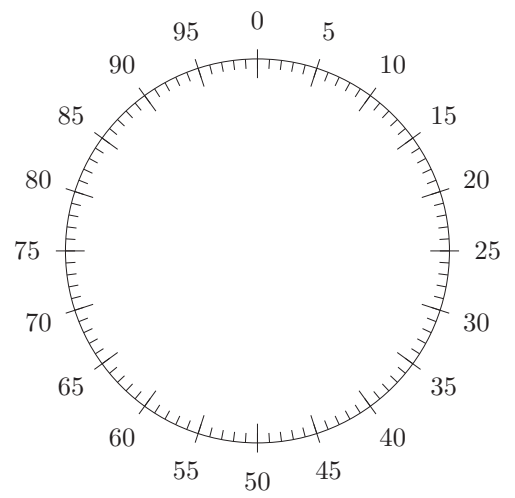

Square section 10×10 to 1 in, 5th lines accented, 10th lines heavy.

Rectangular section 5×8

Semilogarithmic, 2 log cycles, 5th lines accented, 10th lines heavy

Full logarithmic, 1 log cycle

Reciprocal scale

0.01
0.05
0.1
0.2
0.5
1
2
5
10
20
30
40
50
60
70
80
90
95
98
99
99.8
99.9
99.99

Probability scale

Circular percentage paper

Isometric paper

Isometric-Orthographic paper

Triangular Co-ordinate paper