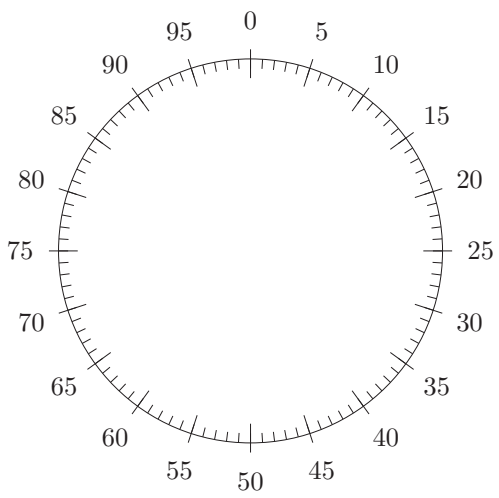

Square section 10×10 to 1 in, 5th lines accented, 10th lines heavy.

Rectangular section 5×8

Semilogarithmic, 2 log cycles, 5th lines accented, 10th lines heavy

Full logarithmic, 1 log cycle

Reciprocal scale

0.01
0.05
0.1
0.2
0.5
1
2
5
10
20
30
40
50
60
70
80
90
95
98
99
99.8
99.9
99.99

Probability scale

Circular percentage paper

Isometric paper

Isometric-Orthographic paper

Triangular Co-ordinate paper