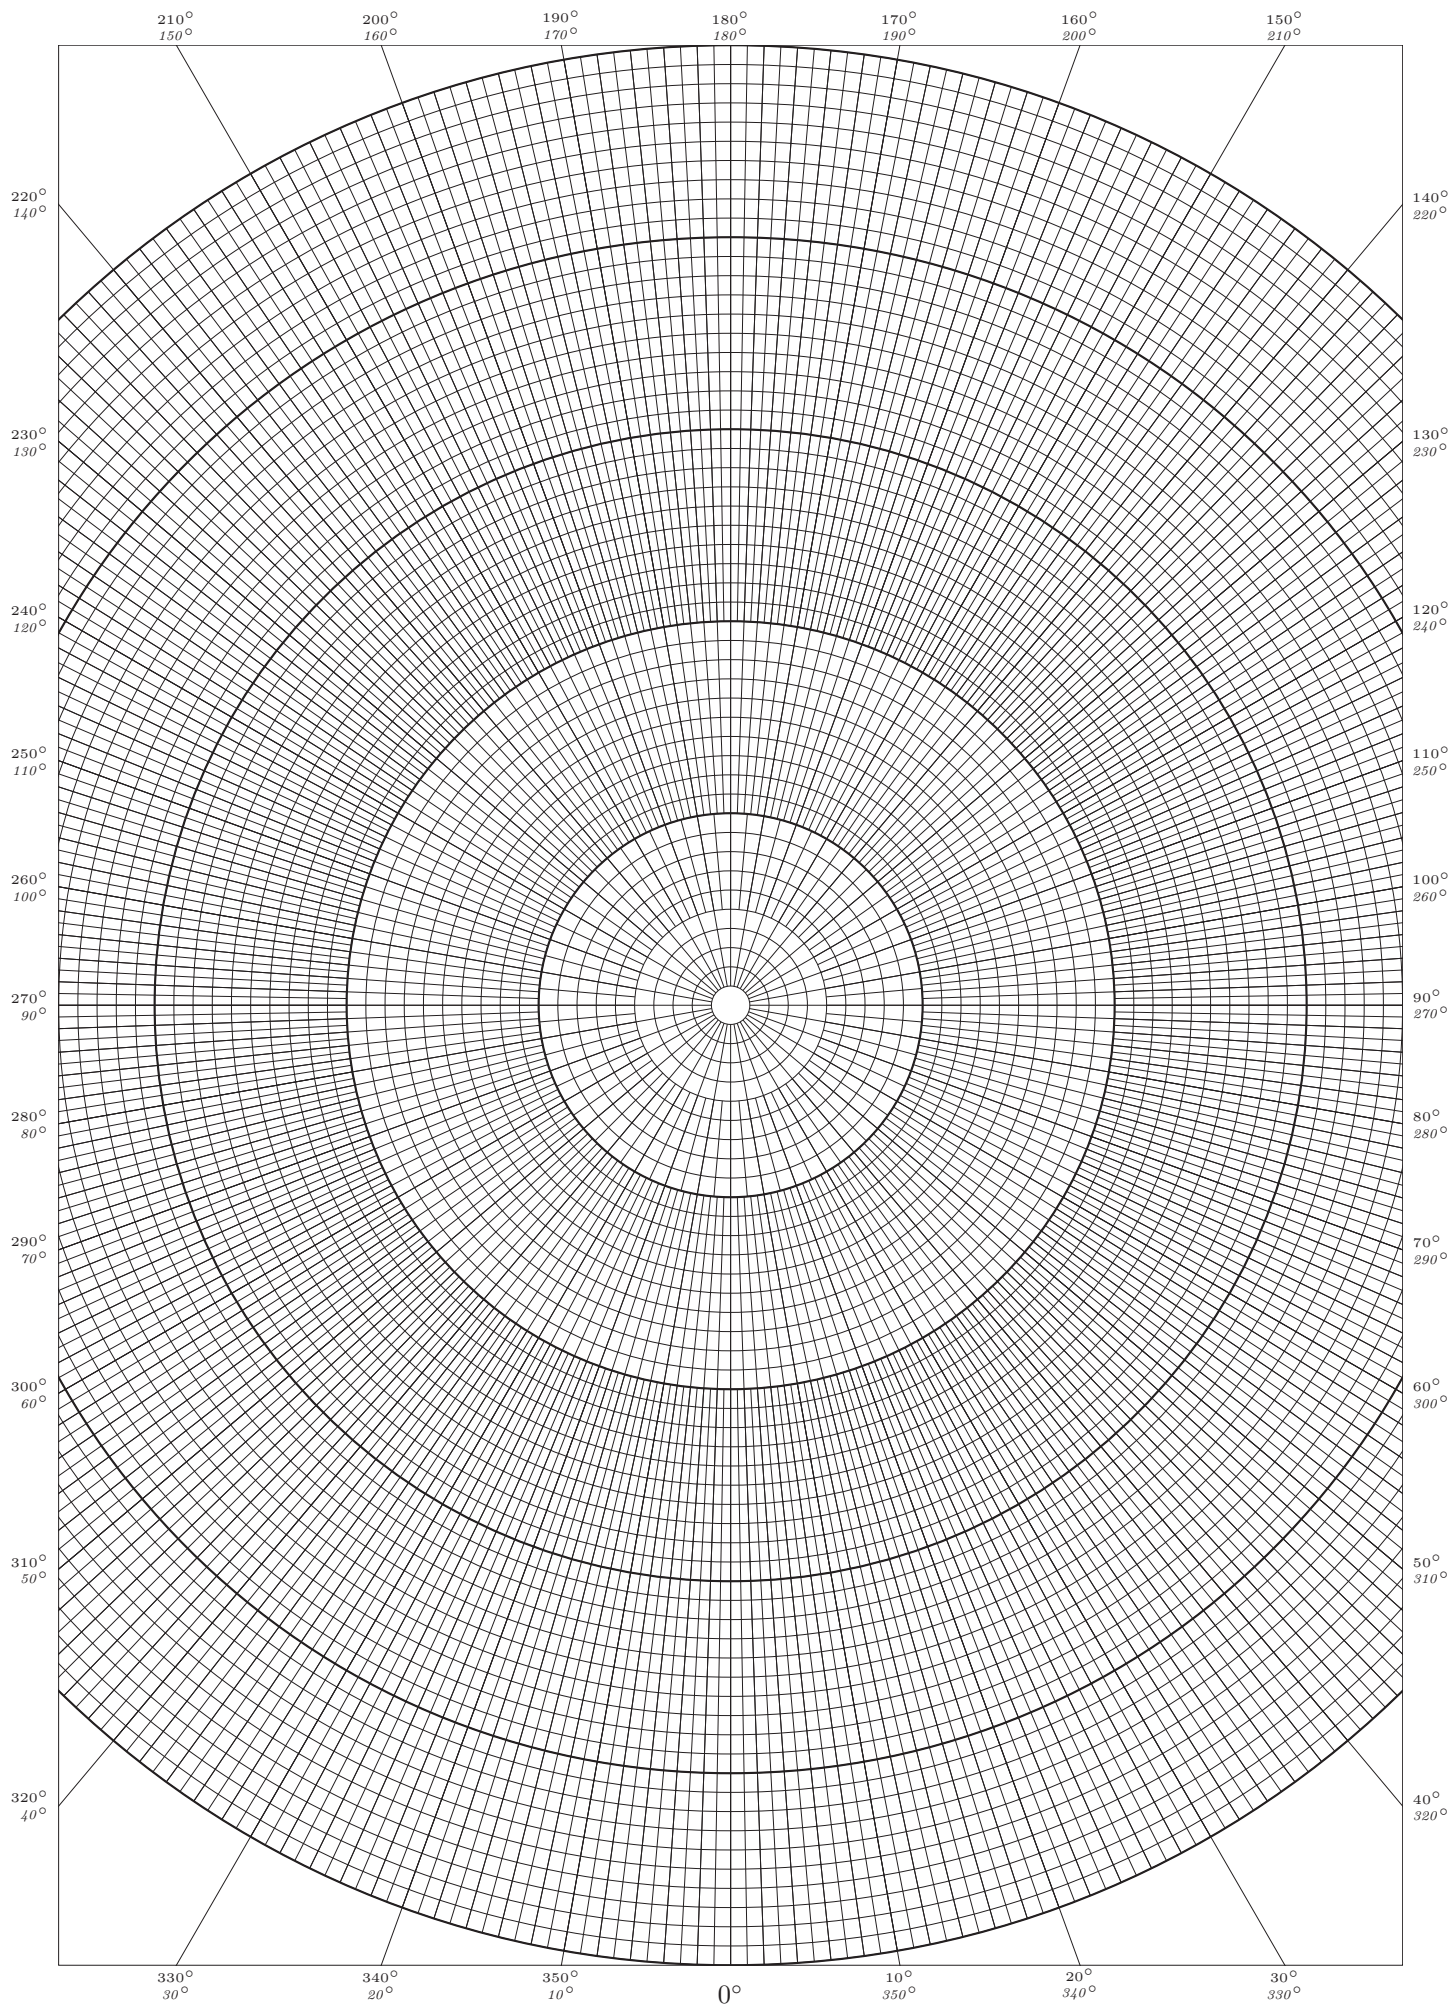

Square section 10×10 to 1 in, 5th lines accented, 10th lines heavy.

Rectangular section 5×8

Semilogarithmic, 2 log cycles, 5th lines accented, 10th lines heavy

Full logarithmic, 1 log cycle

Reciprocal scale

0.01
0.05
0.1
0.2
0.5
1
2
5
10
20
30
40
50
60
70
80
90
95
98
99
99.8
99.9
99.99

Probability scale

Circular percentage paper

Isometric paper

Isometric-Orthographic paper

Triangular Co-ordinate paper